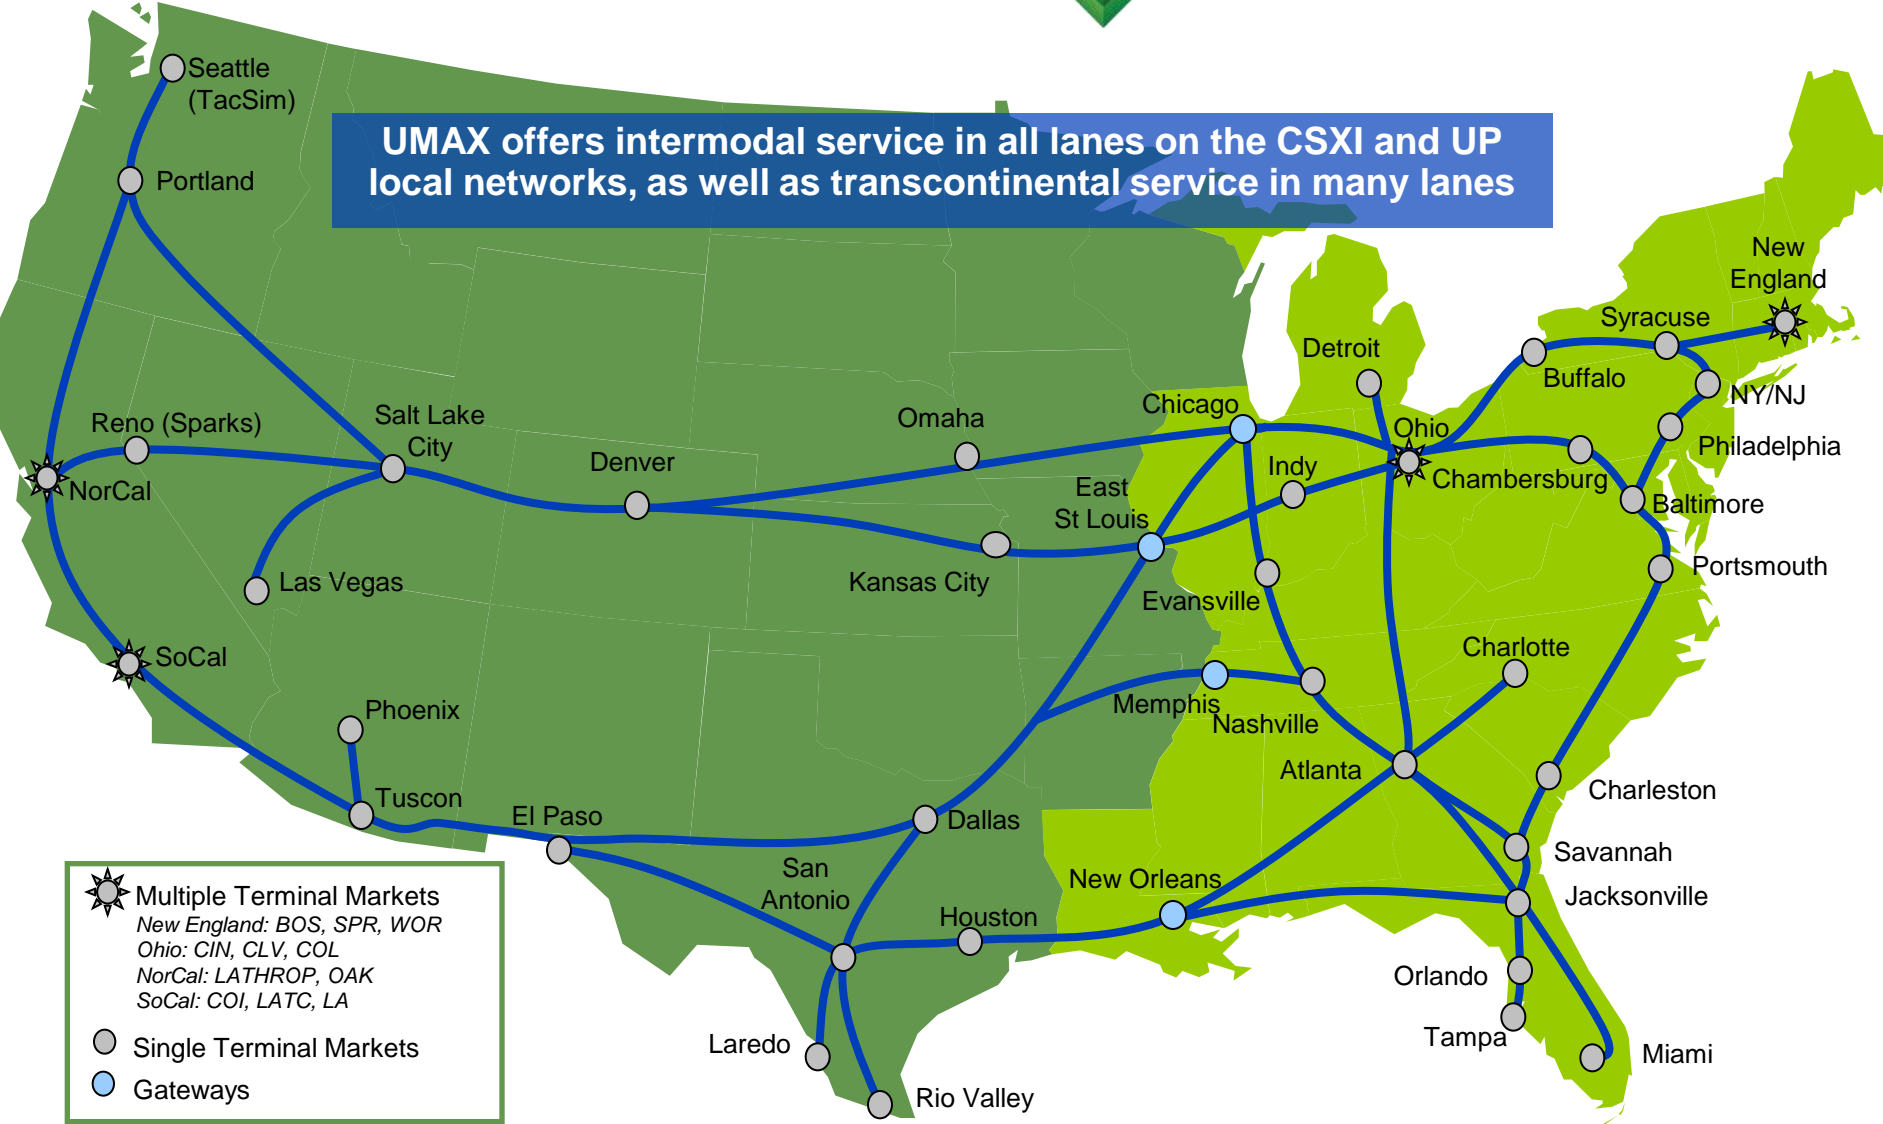

UMAX offers intermodal service in all lanes on the CSXI and UP local networks, as well as transcontinental service in many lanes

- Multiple Terminal Markets
 New England: BOS, SPR, WOR
 Ohio: CIN, CLV, COL
 NorCal: LATHROP, OAK
 SoCal: COI, LATC, LA
- Single Terminal Markets
- Gateways