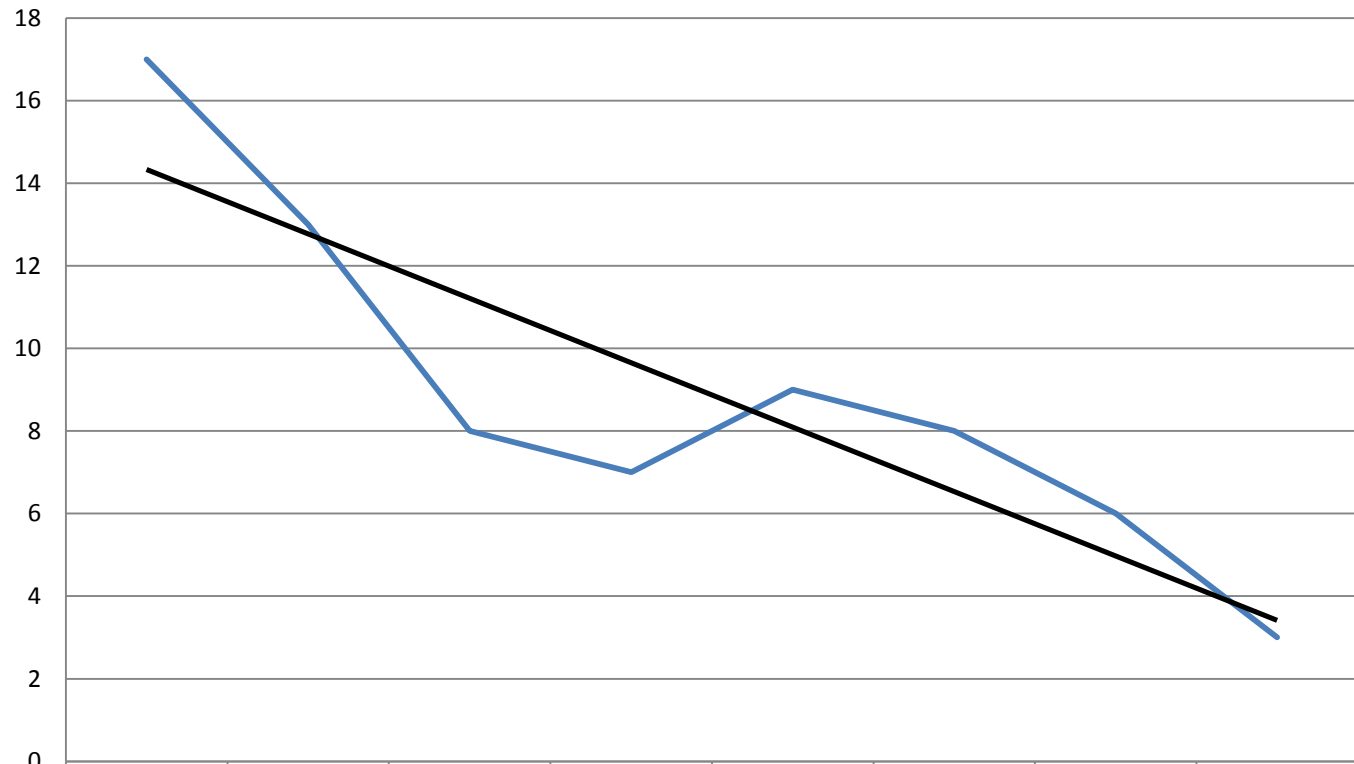

Coal Car Wheelset Derailments on UP 2002 - 2009

Occurrences

	2002	2003	2004	2005	2006	2007	2008	2009 YTD
Derailments	17	13	8	7	9	8	6	3